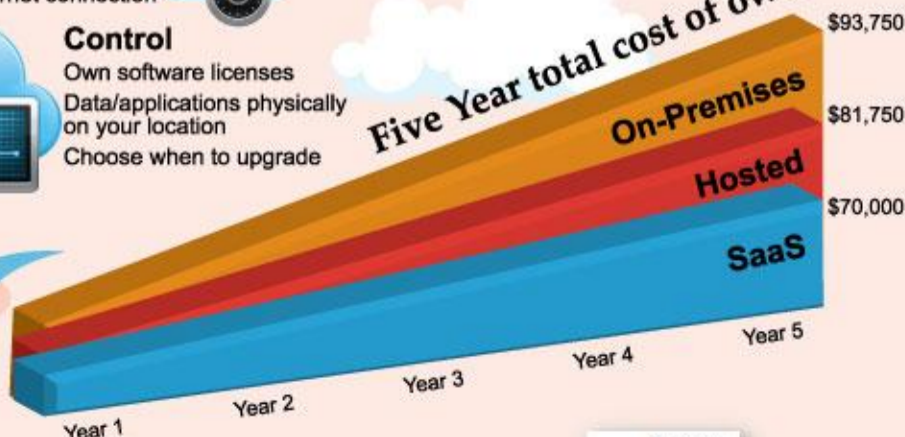

Security

- Access without internet connection

Control

- Own software licenses
- Data/applications physically on your location
- Choose when to upgrade

Costs

5-year costs by type*

Hosted

On-Premises

Cloud Adoption by Company Factors

Number of Employees

- 38% 2-10 employees
- 43% 11-50 employees
- 46% 51-250 employees

Age of Company

- less than 3 years 43%
- 3-5 years 32%
- more than 5 years 41%

Five Year total cost of ownership